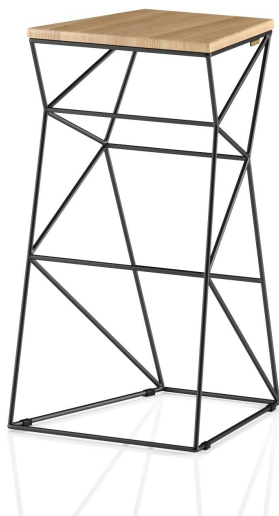

## High sled base steel stool Support

237 usd

- Our most popular range, we have already produced 600 units.
- The intricate weave of lines that creates a strong construction separates it from hundreds of ordinary chairs.
- Winner of the DESIGN AND DESIGN INTERNATIONAL AWARD Paris, France, 2016.
- Exhibited at the exhibitions Barcelona Design Week, KIFF, Design Living Tendency, INTERIOR MEBEL, Warsaw Home.
- Designed and manufactured in Ukraine, with love!

Support is a charismatic object with a memorable appearance and an unusual graphic structure of the frame. The dynamic lines of the improvised legs create for it the Wow effect that is so necessary for modern memorable interiors.

Designer: Sergei Lvov

Year of creation: 2013

Height: 780 mm

Width: 435 mm

Depth: 475 mm

### Materials and instructions

Frame: sled base in 10 mm steel rod, powder coating, floor protection pads, brass hallmark of authenticity. Seat: solid ash wood. Coatings and finishes: OSMO hardwax-oil (Germany); KEMICAL polyurethane enamel for wood (Italy). Surface: silky matt.