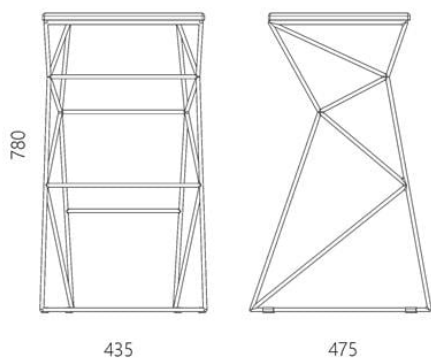

Designer: Sergei Lvov

Year of creation: 2013

Height: 780 mm

Width: 435 mm

Depth: 475 mm

### Package information

Reliable cardboard packaging. Package quantity: 1 piece. 480x510x800 mm. Weight: 9 kg. The product is assembled.