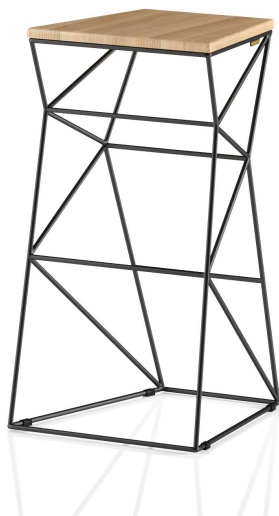

High sled base steel stool Support

237 usd

- Our most popular range, we have already produced 600 units.
- The intricate weave of lines that creates a strong construction separates it from hundreds of ordinary chairs.
- Winner of the DESIGN AND DESIGN INTERNATIONAL AWARD Paris, France, 2016.
- Exhibited at the exhibitions Barcelona Design Week, KIFF, Design Living Tendency, INTERIOR MEBEL, Warsaw Home.
- Designed and manufactured in Ukraine, with love!

Support is a charismatic object with a memorable appearance and an unusual graphic structure of the frame. The dynamic lines of the improvised legs create for it the Wow effect that is so necessary for modern memorable interiors.

Designer: Sergei Lvov

Year of creation: 2013

Height: 780 mm

Width: 435 mm

Depth: 475 mm

Materials and instructions

Frame: sled base in 10 mm steel rod, powder coating, floor protection pads, brass hallmark of authenticity. Seat: solid ash wood. Coatings and finishes: OSMO hardwax-oil (Germany); KEMICAL polyurethane enamel for wood (Italy). Surface: silky matt.