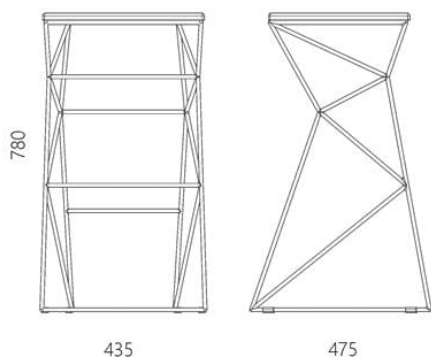

Designer: Sergei Lvov

Year of creation: 2013

Height: 780 mm

Width: 435 mm

Depth: 475 mm

Materials and instructions

Frame: sled base in 10 mm steel rod, powder coating, floor protection pads, brass hallmark of authenticity. Seat: solid ash wood. Coatings and finishes: OSMO hardwax-oil (Germany); KEMICAL polyurethane enamel for wood (Italy). Surface: silky matt.

support

Package information

Reliable cardboard packaging. Package quantity: 1 piece. 480x510x800 mm. Weight: 9 kg. The product is assembled.