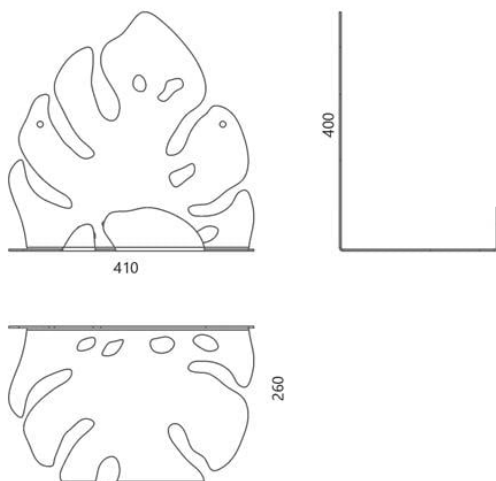

Designer: Sergei Lvov

Year of creation: 2017

Height: 400 mm

Width: 410 mm

Depth: 265 mm

Materials and instructions

Frame: steel plate, powder coating, brass hallmark of authenticity, fixing kit.