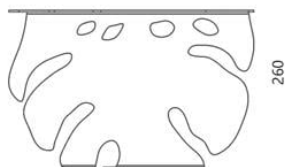

Designer: Sergei Lvov

Year of creation: 2017

Height: 400 mm

Width: 410 mm

Depth: 265 mm

Materials and instructions

Frame: steel plate, powder coating, brass hallmark of authenticity, fixing kit.

Package information