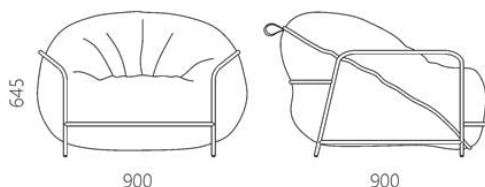

Armchair UNI

196 usd

- A basic, democratic modification of the recognizable UNI chair.
- Shapeless fill provides a comfortable deep fit.
- Selected in the TOP 8 interior items 2021, according to the French publication Ideat.
- Published in the book PRODUCT DESIGN in Ukraine - the best Ukrainian interior items for 5 years.
- Exhibited at the INTERIOR MEBEL exhibition.
- Designed in collaboration with Stas Litvinov Studio.
- Designed and manufactured in Ukraine, with love!

uni

Package information

Comes assembled
Number of seats: 1 piece
Box width: 900 mm
Box depth: 900 mm
Box height: 600 mm
Weight with packaging: 10 kg

The soft shapes of the pillow and pouf look naturally comfortable. The outer case is made of high-tech, artificial 3D mesh. Breathable, quick-drying textiles without unpleasant odors, resistant to mildew. The inner cover is made of stretch nylon, a lightweight and tear-resistant material. The filler consists of a special proportion of two components: elastic holofiber fibers and mini-granules of polystyrene foam, capable of adapting to the body and sitting position. These are environmentally friendly and hypoallergenic materials. The flowing metal frame, which extends along the contour of the chair, creates an overall silhouette and also serves as support when sitting.

Designers Stas Litvinov , Sergey Lvov
Year of creation 2019

Height: 645 mm
Width: 900 mm
Depth: 900 mm

Materials and instructions

Frame: 16 mm steel pipe, polymer powder paint, plastic lining.

Pillow: removable outer cover: 3D mesh textile, polyester. Inner cover: stretch nylon. Filler: a combination of holofiber fibers and mini-granules of polystyrene foam.