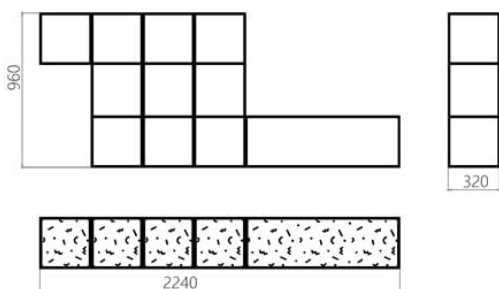

Designer: Sergei Lvov

Year of creation: 2020

Height: 960 mm  
Width: 2240 mm  
Depth: 320 mm

Materials and instructions

Frame: 10x10 mm steel tube, steel plate, powder coating, brass hallmark of authenticity, fixing kit.