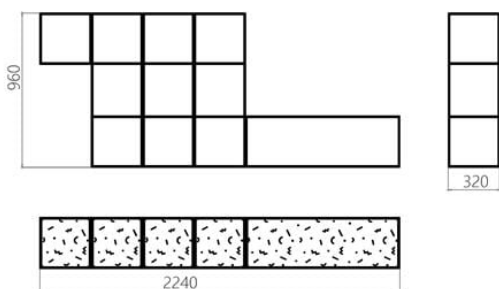

Designer: Sergei Lvov

Year of creation: 2020

Height: 960 mm
Width: 2240 mm
Depth: 320 mm

Materials and instructions

Frame: 10x10 mm steel tube, steel plate, powder coating, brass hallmark of authenticity, fixing kit.