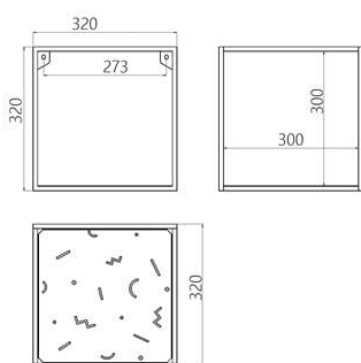

Designer: Sergei Lvov

Year of creation: 2020

Height: 320 mm

Width: 320 mm

Depth: 320 mm

Materials and instructions

Frame: 10x10 mm steel tube, steel plate, powder coating, brass hallmark of authenticity, fixing kit.

abstra m1

Package information

Reliable cardboard packaging. Package quantity: 1 pc. 350x350x350 mm. Weight: 3 kg. Requires assembling.