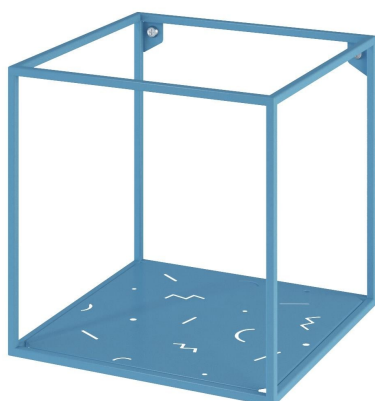

The Abstra collection is a versatile storage solution made up of cubic modules. It is an interpretation of the European avant-garde designs of the 1920s. The linear composition is characterised by an abundance of air between the units. On the surface of the shelves there is a playful ornament of geometric abstraction that introduces visual diversity.

The minimalist design opens up endless possibilities for home decoration combinations: you can choose a single shelf to place your décor on, or create your own ensemble. Place personal items that make your home feel cosy, like jars of cereal and condiments in the kitchen, or toys and books in the nursery. You can even hang them in the office to keep the files and folders you need at your fingertips. Abstra will support you in any aspect of your life!

Designer: Sergei Lvov

Year of creation: 2020

Height: 320 mm

Width: 320 mm

Depth: 320 mm

Materials and instructions

Frame: 10x10 mm steel tube, steel plate, powder coating, brass hallmark of authenticity, fixing kit.