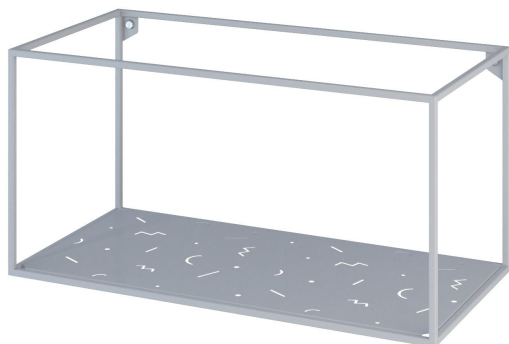

Wall-mounted shelving unit Abstra wide

98 usd

- Combine functionality, quality and aesthetics.
- Create your own module configurations to suit your storage needs.
- You can order either a set or individual modules to suit your space.
- Designed and manufactured in Ukraine, with love!

The Abstra collection is a versatile storage solution made up of cubic modules. It is an interpretation of the European avant-garde designs of the 1920s. The linear composition is characterised by an abundance of air between the units. On the surface of the shelves there is a playful ornament of geometric abstraction that introduces visual diversity.

The minimalist design opens up endless possibilities for home decoration combinations: you can choose a single shelf to place your décor on, or create your own ensemble. Place personal items that make your home feel cosy, like jars of cereal and condiments in the kitchen, or toys and books in the nursery. You can even hang them in the office to keep the files and folders you need at your fingertips. Abstra will support you in any aspect of your life!

Designer: Sergei Lvov

Year of creation: 2020

Height: 320 mm

Width: 640 mm

Depth: 320 mm

Materials and instructions

Frame: 10x10 mm steel tube, steel plate, powder coating, brass hallmark of authenticity, fixing kit.