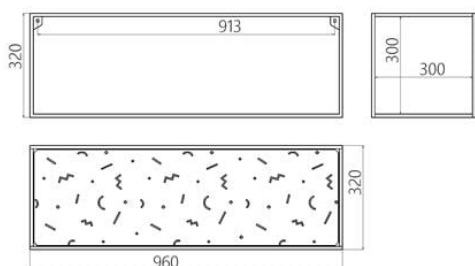

Designer: Sergei Lvov

Year of creation: 2020

Height: 320 mm

Width: 960 mm

Depth: 320 mm

abstra m3

Materials and instructions

Frame: 10x10 mm steel tube, steel plate, powder coating, brass hallmark of authenticity, fixing kit.