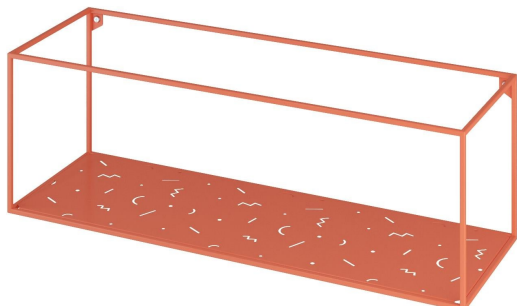

Wall-mounted shelving unit Abstra widest

129 usd

- Combine functionality, quality and aesthetics.
- Create your own module configurations to suit your storage needs.
- You can order either a set or individual modules to suit your space.
- Designed and manufactured in Ukraine, with love!

The Abstra collection is a versatile storage solution made up of cubic modules. It is an interpretation of the European avant-garde designs of the 1920s. The linear composition is characterised by an abundance of air between the units. On the surface of the shelves there is a playful ornament of geometric abstraction that introduces visual diversity.

The minimalist design opens up endless possibilities for home decoration combinations: you can choose a single shelf to place your décor on, or create your own ensemble. Place personal items that make your home feel cosy, like jars of cereal and condiments in the kitchen, or toys and books in the nursery. You can even hang them in the office to keep the files and folders you need at your fingertips. Abstra will support you in any aspect of your life!

Designer: Sergei Lvov

Year of creation: 2020

Height: 320 mm

Width: 960 mm

Depth: 320 mm

abstra m3

Package information

Reliable cardboard packaging. Package quantity: 1 pc. 980x350x350 mm. Weight: 6 kg. Requires assembling.