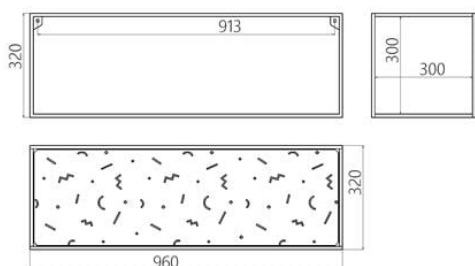

Designer: Sergei Lvov

Year of creation: 2020

Height: 320 mm

Width: 960 mm

Depth: 320 mm

abstra m3

Package information

Reliable cardboard packaging. Package quantity: 1 pc. 980x350x350 mm. Weight: 6 kg. Requires assembling.