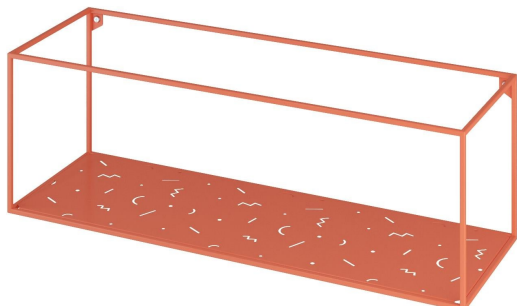

## Wall-mounted shelving unit Abstra widest

129 usd

- Combine functionality, quality and aesthetics.
- Create your own module configurations to suit your storage needs.
- You can order either a set or individual modules to suit your space.
- Designed and manufactured in Ukraine, with love!

The Abstra collection is a versatile storage solution made up of cubic modules. It is an interpretation of the European avant-garde designs of the 1920s. The linear composition is characterised by an abundance of air between the units. On the surface of the shelves there is a playful ornament of geometric abstraction that introduces visual diversity.

The minimalist design opens up endless possibilities for home decoration combinations: you can choose a single shelf to place your décor on, or create your own ensemble. Place personal items that make your home feel cosy, like jars of cereal and condiments in the kitchen, or toys and books in the nursery. You can even hang them in the office to keep the files and folders you need at your fingertips. Abstra will support you in any aspect of your life!

Designer: Sergei Lvov

Year of creation: 2020

Height: 320 mm

Width: 960 mm

Depth: 320 mm

abstra m3

Materials and instructions

Frame: 10x10 mm steel tube, steel plate, powder coating, brass hallmark of authenticity, fixing kit.