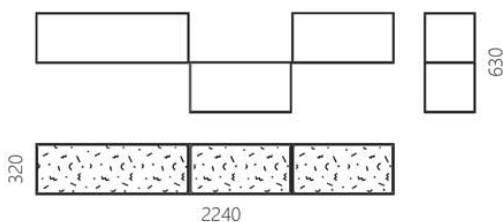

Designer: Sergei Lvov

Year of creation: 2020

Height: 630 mm

Width: 2240 mm

Depth: 320 mm

abstra kitchen

Package information

Reliable cardboard packaging. Package quantity: 1 pc. 1000x350x1000 mm. Weight: 14 kg. Requires assembling.