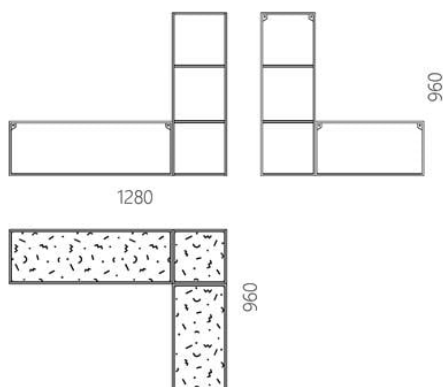

Designer: Sergei Lvov

Year of creation: 2020

Height: 960 mm  
Width: 1280 mm  
Depth: 960 mm

Materials and instructions

Frame: 10x10 mm steel tube, steel plate, powder coating, brass hallmark of authenticity, fixing kit.