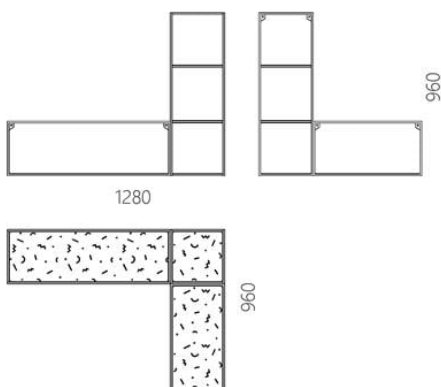

Designer: Sergei Lvov

Year of creation: 2020

Height: 960 mm
Width: 1280 mm
Depth: 960 mm

Materials and instructions

Frame: 10x10 mm steel tube, steel plate, powder coating, brass hallmark of authenticity, fixing kit.