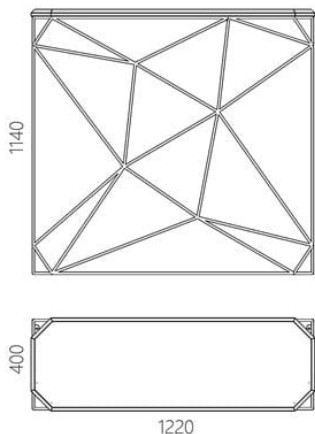

High reception desk Budova

463 usd

- Can be fitted with recessed electrical fittings and trays for wires and other storage.
- We use traditional carpentry skills with artistic selection of wood grain and seamless gluing of lamellas on microship.
- Individual wood tinting is possible, or painting according to the RAL palette in the shade/colour you need.
- Designed and manufactured in Ukraine, with love!

The Budova reception desk is an eye-catching piece that can conveniently zone a space. The striking lines of the frame create a mesmerising graphic pattern. Budova's versatile dimensions adapt the surface of the counter for comfortable meals, productive working hours and meeting guests in the reception area. The lower corners of the counter have floor holes for easy and secure installation.

Designer: Sergei Lvov
Year of creation: 2016

Height: 1140 mm
Depth: 400 mm
Width: 1220 mm

Materials and instructions

Frame: 10 mm steel rod, steel plate, powder coating, brass hallmark of authenticity. Tabletop: solid ash wood 20 mm (oak available on request). Coatings and finishes: OSMO hardwax-oil (Germany); KEMICAL polyurethane enamel for wood (Italy). Surface: silky matt.

стойка budova

Package information

Reliable cardboard packaging. Package quantity: 1 pc. 1250x420x1170 mm. Weight: 34 kg. The product is assembled, we recommend floor mounting.