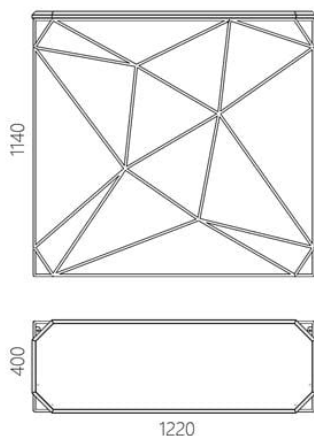

Designer: Sergei Lvov

Year of creation: 2016

Height: 1140 mm

Depth: 400 mm

Width: 1220 mm

Materials and instructions

Frame: 10 mm steel rod, steel plate, powder coating, brass hallmark of authenticity. Tabletop: solid ash wood 20 mm (oak available on request). Coatings and finishes: OSMO hardwax-oil (Germany); KEMICAL polyurethane enamel for wood (Italy). Surface: silky matt.