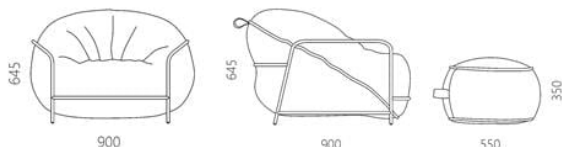

Armchair UNI with foot pouf Persempra

361 usd

- This product has not been available for order since February 2022. @shishkaproject_com is working on resuming its production
- Improved modification of the Uni chair: made of 3.5 meters of Italian textile Italvelluti Persempra and quilted cotton.
- Features elegant finishes with a restrained palette for formal spaces.

uni

The chair with foot pouf UNI Persempra is our joint development with the Stas Litvinov Studio workshop. The updated model with an outer cover made of Italian furniture textile Italvelluti Persempra expresses the spirit of simplicity and spontaneity. Raised off the floor, the cushion has an elegant finish with a subdued palette suitable for formal spaces. The soft shapes of the pillow and pouf, with a playful modern design, look naturally comfortable. Their filler consists of a special proportion of two components: elastic holofiber fibers and mini-granules of polystyrene foam, which can adapt to the body and sitting position. These are environmentally friendly and hypoallergenic materials. The flowing metal frame, which extends along the contour of the chair, creates an overall silhouette and also serves as support when sitting.

Designers: Stas Litvinov, Sergey Lvov

Year of creation: 2021

Height: 645 mm

Width: 900 mm

Depth: 900 mm

Materials and instructions

Frame: steel pipe 16 mm, powder painting, plastic lining. Soft part: removable outer cover: Italvelluti Persempra textile, 100% polyester. Inner cover: quilted cotton. Filler: a combination of holofiber fibers and mini-granules of polystyrene foam. Care: to keep the fibers and pillow filled with air, it needs to be shaken from time to time. Vacuum the outer cover regularly with the brush attachment. Fresh stains should be blotted immediately with a clean, absorbent cloth. The maximum load on the product is 150 kg. Do not use the product without an outer cover. Over time, the chair shrinks. It is recommended to add material once every three years. Service life: 5-10 years. [Care instructions](#)