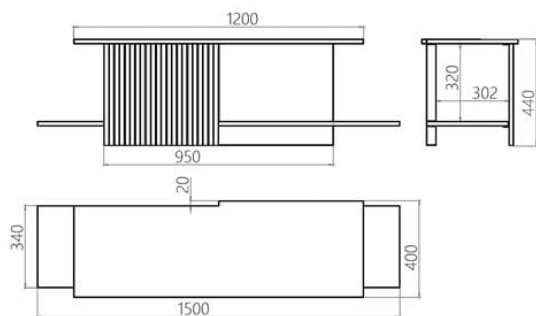

Designer: Sergei Lvov

Year of creation: 2021

Height: 440 mm

Width: 1500 mm

Depth: 400 mm

Leiwen