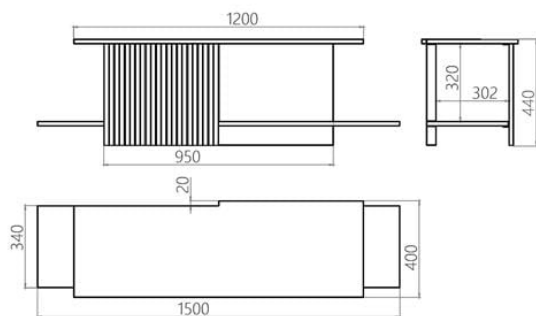

Designer: Sergei Lvov

Year of creation: 2021

Height: 440 mm

Width: 1500 mm

Depth: 400 mm

Leiwen

Package information

Reliable cardboard packaging. Package quantity: 1 piece. 1550x450x480 mm. Weight: 41 kg. The product is assembled.