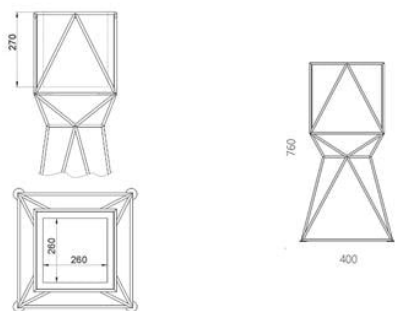

Steel and wood planter Herba 26x26 cm

351 usd

- One day the planter travelled 20684 km to end up at a customer's house in Australia.
- The decorative cachepot frames the plant, making it the centre of attention.
- Its spectacular design is emphasised by the handmade wooden tub.
- Designed and made in Ukraine, with love!

The Herba cachepot is the solution for the comfortable arrangement of plants in the home. Our welders create technically precise, spectacular structures; our carpentry craftsmen match this with a handmade wooden tub, with no visible fasteners. This tandem of equal work gives birth to the impeccable appearance of the product.

Designer: Sergei Lvov

Year of creation: 2015

Height: 760 mm

Depth: 400 mm

Width: 400 mm

вазон herba 760

Materials and instructions

Frame: steel rod 10 mm, powder coating, floor protection pads, brass hallmark of authenticity. The pot: solid ash wood 20 mm. Coatings and finishes: OSMO hardwax-oil (Germany); KEMICAL polyurethane enamel for wood (Italy). Surface: silky matt. Care: place the plant in its own pot with proper drainage, open moist soil can distort the surface.

Package information

Reliable cardboard packaging. Package quantity: 1 pc. 430x430x780 mm. Weight: 12 kg. The product is assembled.