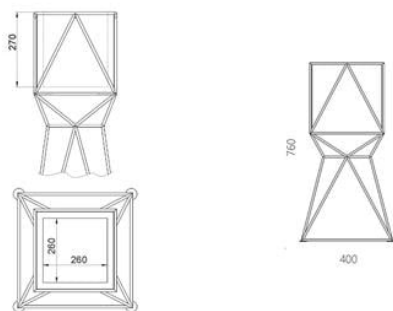

Steel and wood planter Herba 26x26 cm

351 usd

- One day the planter travelled 20684 km to end up at a customer's house in Australia.
- The decorative cachepot frames the plant, making it the centre of attention.
- Its spectacular design is emphasised by the handmade wooden tub.
- Designed and made in Ukraine, with love!

The Herba cachepot is the solution for the comfortable arrangement of plants in the home. Our welders create technically precise, spectacular structures; our carpentry craftsmen match this with a handmade wooden tub, with no visible fasteners. This tandem of equal work gives birth to the impeccable appearance of the product.

Designer: Sergei Lvov

Year of creation: 2015

Height: 760 mm

Depth: 400 mm

Width: 400 mm

вазон herba 760

Materials and instructions

Frame: steel rod 10 mm, powder coating, floor protection pads, brass hallmark of authenticity. The pot: solid ash wood 20 mm. Coatings and finishes: OSMO hardwax-oil (Germany); KEMICHAL polyurethane enamel for wood (Italy). Surface: silky matt. Care: place the plant in its own pot with proper drainage, open moist soil can distort the surface.

Package information

Reliable cardboard packaging. Package quantity: 1 pc. 430x430x780 mm. Weight: 12 kg. The product is assembled.