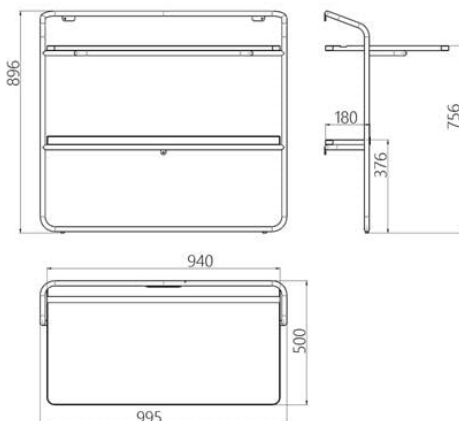

The design of the table plays off gentle minimalism, combining curved lines, rounded edges, and a tactilely pleasing table top in natural ash wood. Its appeal is particularly emphasised by the luxurious black finish. It shows off the natural texture, enveloping the workstation in a halo of mystery. The sturdy and portable desk can adapt to any interior, especially those with limited space. At the bottom of the wall is a shelf for small items. If the Cercano table is used as a boudoir table, it can become a storage space for decorative cosmetics and grooming products.

Designer: Sergei Lvov

Year of creation: 2021

Height: 896 mm

Depth: 500 mm

Width: 995 mm

Package information

Reliable cardboard packaging. Package quantity:
2 pieces. 960x520x50 mm, 1020x920x200 mm.
Weight: 13 kg. Requires assembling.