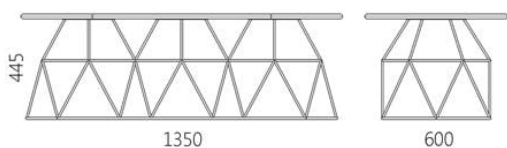

Oval steel and wood coffee table Markers

598 usd

- We use traditional carpentry skills, with artistic selection of wood grain and seamless gluing of lamellas on microship.
- Individual wood tinting or painting in the RAL palette in the shade/colour you need is possible.
- Exhibited at PROSTONEBA architecture festival.
- Designed and manufactured in Ukraine, with love!

The Markers contemporary coffee table is designed for living rooms and modern public spaces. It has an interesting frame structure that is a pleasure to look at. The muted colours, combined with the elongated ellipse-shaped solid wood table top, give the table a Scandinavian feel.

Designer: Sergei Lvov

Year of creation: 2016

Height: 445 mm
Depth: 600 mm
Width: 1350 mm

Materials and instructions

Frame: 10 mm steel rod, powder coating, floor protection pads, brass hallmark of authenticity. Tabletop: solid ash wood 20 mm (oak available on request). Coatings and finishes: OSMO hardwax-oil (Germany); KEMICAL polyurethane enamel for wood (Italy). Surface: silky matt.

markers

Package information

Reliable cardboard packaging. Package quantity: 1 piece. 1370x620x500 mm. Weight: 23 kg. The product is assembled.