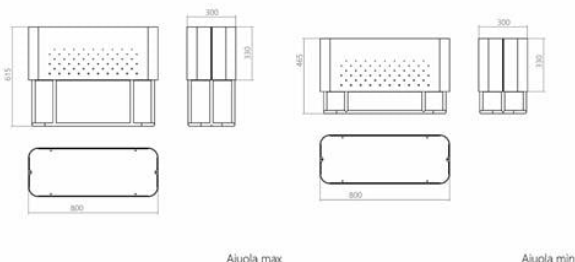

High rectangular steel planter Aiuola

309 usd

- Winner of the Portuguese design award LOOP Design Awards 2023.
- Brings precision production to the art of floriculture.
- Its comfortable proportions allow you to create green islands of vegetation beneficial for psychological health.
- Designed and manufactured in Ukraine, with love.

The Aiuola cachepot (from Italian "flowerbed") is an expressive solution for landscaping public spaces. The combination of rounded shapes and a nuanced colour palette has created a decorative planter with a striking personality. The characteristic feature of Aiuola is the smooth curves of the body. For its realisation, the maximum arc radius of a press brake is used. The result is two u-shaped steel sheets, with air perforations on the walls, joined by elegant joints. The bottom of the case is laser-cut, with extra stiffness to avoid sagging. The sturdy tube base is designed all-welded for secure installation and movement.

Place the Aiuola singly, or make your own compositions or decorative hedges to divide the space. This makes it suitable for use in contemporary galleries, museums and entertainment centre lobbies. It is also possible to use the cachepots outdoors in an entrance area or on a terrace. Aiuola is available in two standard heights of 465 and 615 mm. Customised sizes are available on request.

Aiuola max

Aiuola min

Designer: Sergei Lvov

Year of creation: 2021

Height: 465 mm, 615 mm

Depth: 300 mm

Width: 800 mm

Materials and instructions