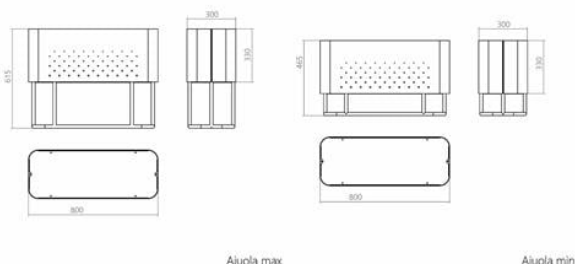

High rectangular steel planter Aiuola

309 usd

- Winner of the Portuguese design award LOOP Design Awards 2023.
- Brings precision production to the art of floriculture.
- Its comfortable proportions allow you to create green islands of vegetation beneficial for psychological health.
- Designed and manufactured in Ukraine, with love.

The Aiuola cachepot (from Italian "flowerbed") is an expressive solution for landscaping public spaces. The combination of rounded shapes and a nuanced colour palette has created a decorative planter with a striking personality. The characteristic feature of Aiuola is the smooth curves of the body. For its realisation, the maximum arc radius of a press brake is used. The result is two u-shaped steel sheets, with air perforations on the walls, joined by elegant joints. The bottom of the case is laser-cut, with extra stiffness to avoid sagging. The sturdy tube base is designed all-welded for secure installation and movement.

Place the Aiuola singly, or make your own compositions or decorative hedges to divide the space. This makes it suitable for use in contemporary galleries, museums and entertainment centre lobbies. It is also possible to use the cachepots outdoors in an entrance area or on a terrace. Aiuola is available in two standard heights of 465 and 615 mm. Customised sizes are available on request.

Designer: Sergei Lvov
Year of creation: 2021

Height: 465 mm, 615 mm
Depth: 300 mm
Width: 800 mm

Materials and instructions

Frame: steel plate 1.5 mm, 20 mm steel pipe, powder coating, floor protection pads, brass hallmark of authenticity. Care: place the plant in its own pot with proper drainage, open moist soil can distort the surface.