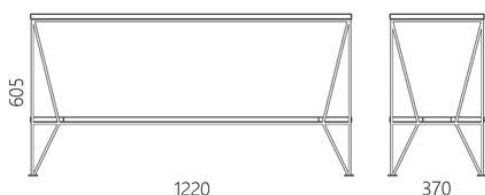

Open shelf 2 tier in wood and metal Stilt

423 usd

- Designed and manufactured in Ukraine, with love!

The Stilt floor shelf is a simple and practical item for open storage. It consists of rectangular solid wood surfaces and slim lines of the frame. Decorate the shelves with your household trifles and then the product will have a finished look. They will become accents and natural decor.

Designer: Sergei Lvov

Year of creation: 2014

Height: 605 mm

Width: 1220 mm

Depth: 370 mm

Materials and instructions

Frame: 10 mm steel rod, powder coating, floor protection pads, brass hallmark of authenticity. Tabletop: solid ash wood 20 mm (oak available on request). Coatings and finishes: OSMO hardwax-oil (Germany); KEMICAL polyurethane enamel for wood (Italy). Surface: silky matt.

полка stilt

Package information

Reliable cardboard packaging. Package quantity: 1 piece. 1250x390x630 mm. Weight: 20 kg. The product is assembled.