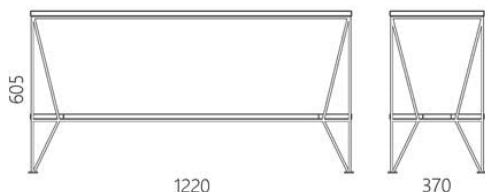

Open shelf 2 tier in wood and metal Stilt

423 usd

- Designed and manufactured in Ukraine, with love!

The Stilt floor shelf is a simple and practical item for open storage. It consists of rectangular solid wood surfaces and slim lines of the frame. Decorate the shelves with your household trifles and then the product will have a finished look. They will become accents and natural decor.

Designer: Sergei Lvov

Year of creation: 2014

Height: 605 mm

Width: 1220 mm

Depth: 370 mm

Materials and instructions

Frame: 10 mm steel rod, powder coating, floor protection pads, brass hallmark of authenticity. Tabletop: solid ash wood 20 mm (oak available on request). Coatings and finishes: OSMO hardwax-oil (Germany); KEMICAL polyurethane enamel for wood (Italy). Surface: silky matt.

полка stilt

Package information

Reliable cardboard packaging. Package quantity: 1 piece. 1250x390x630 mm. Weight: 20 kg. The product is assembled.