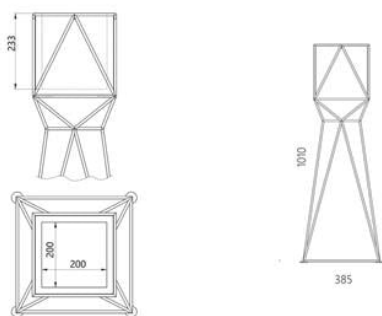

Steel and wood planter Herba 20x20 cm

339 usd

- One day the planter travelled 20684 km to end up at a customer's house in Australia.
- The decorative cachepot frames the plant, making it the centre of attention.
- Its spectacular design is emphasised by the handmade wooden tub.
- Designed and made in Ukraine, with love!

The Herba cachepot is the solution for the comfortable arrangement of plants in the home. Our welders create technically precise, spectacular structures; our carpentry craftsmen match this with a handmade wooden tub, with no visible fasteners. This tandem of equal work gives birth to the impeccable appearance of the product.

Designer: Sergei Lvov

Year of creation: 2015

Height: 1010 mm

Depth: 385 mm

Width: 385 mm

вазон herba 1010

Materials and instructions

Frame: steel rod 10 mm, powder coating, floor protection pads, brass hallmark of authenticity. The pot: solid ash wood 20 mm. Coatings and finishes: OSMO hardwax-oil (Germany); KEMICAL polyurethane enamel for wood (Italy). Surface: silky matt. Care: place the plant in its own pot with proper drainage, open moist soil can distort the surface.

Package information

Reliable cardboard packaging. Package quantity: 1 pc. 400x400x1030 mm. Weight: 11 kg. The product is assembled.