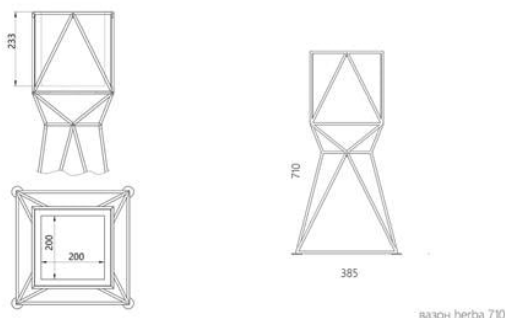

Steel and wood planter Herba mini 20x20 cm

323 usd

- One day the planter travelled 20684 km to end up at a customer's house in Australia.
- The decorative cachepot frames the plant, making it the centre of attention.
- Its spectacular design is emphasised by the handmade wooden tub.
- Designed and made in Ukraine, with love!

Designer: Sergei Lvov

Year of creation: 2015

Height: 710 mm

Depth: 385 mm

Width: 385 mm

Materials and instructions

Frame: steel rod 10 mm, powder coating, floor protection pads, brass hallmark of authenticity. The pot: solid ash wood 20 mm. Coatings and finishes: OSMO hardwax-oil (Germany); KEMICAL polyurethane enamel for wood (Italy). Surface: silky matt. Care: place the plant in its own pot with proper drainage, open moist soil can distort the surface.