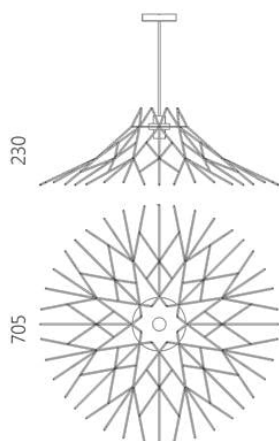

Metal pendant lamp Twig

232 usd

- Exhibited at INTERIOR MEBEL, Warsaw Home.
- Designed and manufactured in Ukraine, with love!

Twig resembles the branches of a tree that have sunk to the ground, the intricate intertwining of which creates an interesting light pattern. The image of the luminaire evokes associations with living nature, inspiring a feeling of warmth and tranquility.

Designer: Sergei Lvov
Year of creation: 2014

Height: 230 mm
Width: 705 mm
Depth: 705 mm

Materials and instructions

Frame: steel rod, powder coating, brass hallmark of authenticity, fixing kit. Electrical fittings: metal lamp holder, socket E27, ceiling metal cap, cloth braided wire 1,8 metres (custom length available upon request), ball lamp included.