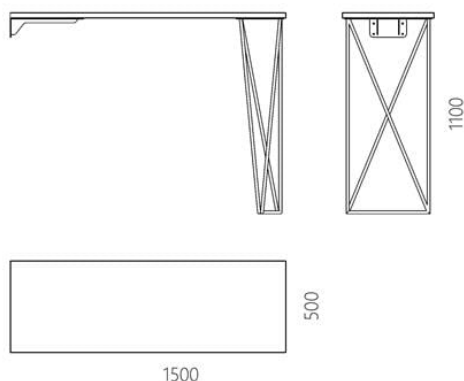

The Belvedere bar counter is inspired by an elegant architectural element (from Italian belvedere — "beautiful view") — a tower crowning a building, erected to beautify and view the surrounding area. The modern design of the bar counter keeps the space neat and serves as a functional work surface. It will provide you with a comfortable bar table, a roomy dining table and a spacious desk. Solve the needs of modern life by utilising it according to your habits. Interaction with Belvedere will be comfortable thanks to natural materials and easy assembly. It has a metal removable support and a textured wooden table top.

Designer: Sergei Lvov

Year of creation: 2016

Height: 1100 mm

Depth: 500 mm

Width: 1500 mm

### Materials and instructions

Frame: steel tube 16 mm, steel bracket, powder coating, floor protection pads, brass hallmark of authenticity. Tabletop: solid ash wood 40 mm (oak available on request). Coatings and finishes: OSMO hardwax-oil (Germany); KEMICAL polyurethane enamel for wood (Italy). Surface: silky matt.