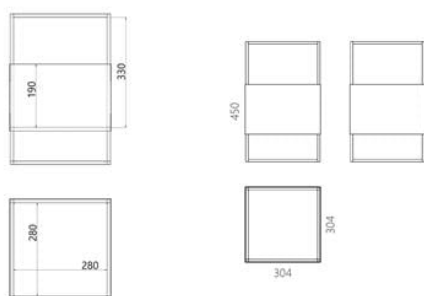

вазон LDZ-009

Package information

Reliable cardboard packaging. Package quantity:
1 pc. 320x320x470 mm. Weight: 7 kg. The product
is assembled.