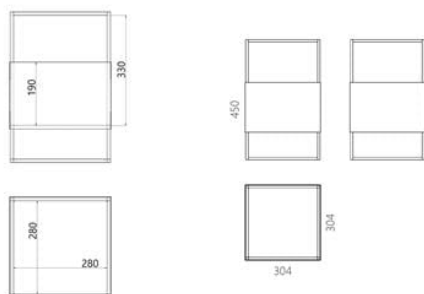

Low square steel planter Herba metal 45 cm

137 usd

- Strict, geometric flower cube stands inspired by the modern architecture of Berlin.
- Designed and made in Ukraine, with love!

The Herba metal cachepot is a versatile solution for the comfortable arrangement of plants in the home and office. The comfortable design frames the plant, making it the centre of attention.

Designer: Sergei Lvov

Year of creation: 2016

Height: 450 mm

Depth: 304 mm

Width: 304 mm

Materials and instructions

Frame: steel rod 10 mm, steel plate 1.5 mm, powder coating, floor protection pads, brass hallmark of authenticity. Care: place the plant in its own pot with proper drainage, open moist soil can distort the surface.

вазон LDZ-009

Package information

Reliable cardboard packaging. Package quantity:
1 pc. 320x320x470 mm. Weight: 7 kg. The product
is assembled.