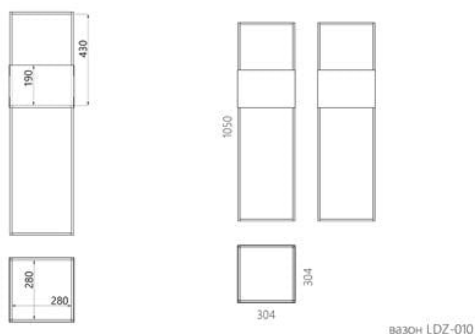

High square steel planter Herba metal 105 cm

143 usd

- Strict, geometric flower cube stands inspired by the modern architecture of Berlin.
- Designed and made in Ukraine, with love!

The Herba metal cachepot is a versatile solution for the comfortable arrangement of plants in the home and office. The comfortable design frames the plant, making it the centre of attention.

Designer: Sergei Lvov

Year of creation: 2016

Height: 1050 mm

Depth: 305 mm

Width: 305 mm

Materials and instructions

Frame: steel rod 10 mm, steel plate 1.5 mm, powder coating, floor protection pads, brass hallmark of authenticity. Care: place the plant in its own pot with proper drainage, open moist soil can distort the surface.

Package information

Reliable cardboard packaging. Package quantity:
1 pc. 320x320x1070 mm. Weight: 10 kg. The
product is assembled.