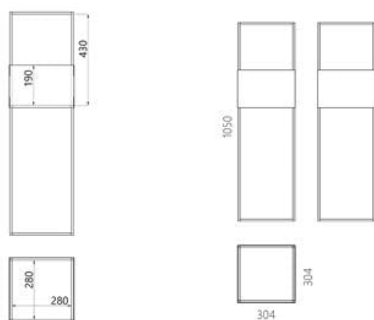

Designer: Sergei Lvov

Year of creation: 2016

Height: 1050 mm

Depth: 305 mm

Width: 305 mm

### Materials and instructions

Frame: steel rod 10 mm, steel plate 1.5 mm, powder coating, floor protection pads, brass hallmark of authenticity. Care: place the plant in its own pot with proper drainage, open moist soil can distort the surface.

### Package information

Reliable cardboard packaging. Package quantity:  
1 pc. 320x320x1070 mm. Weight: 10 kg. The  
product is assembled.