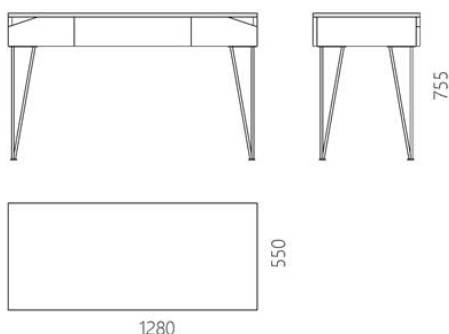

Wooden writing desk with drawers Dreamer

997 usd

- Can be optionally fitted with recessed electrical fittings and trays for wires and other storage.
- We use traditional carpentry skills, with artistic selection of wood grain and seamless gluing of lamellas on microship.
- Individual wood tinting is possible, or painting according to the RAL palette in the shade/colour you need.
- Designed and manufactured in Ukraine, with love!

The Dreamer desk is designed without visual frills. It invites you to dream without distracting details and remains your discreet partner. At the same time, it has artisanal woodworking features that are important for interiors with a hügge philosophy. A lovely feature of the Dreamer are the peephole fronts, the side cuts of which act as handles. They enliven the table, making it even more friendly. The desk is equipped with two smooth-opening drawers for small items, making it extremely functional for organising a comfortable workspace. They open to their full length, with a maximum load capacity of up to 20 kg. Removable steel table legs for compact transport. They are bolted to the table.

Designer: Sergei Lvov
Year of creation: 2014

Height: 750 mm
Depth: 550 mm
Width: 1280 mm

Materials and instructions

Frame: 10 mm steel rod, powder coating, floor protection pads, brass hallmark of authenticity. Base: solid ash wood 20 mm (oak available on request) Coatings and finishes: OSMO hardwax-oil (Germany); KEMICAL polyurethane enamel for wood (Italy). Surface: silky matt. Drawers: Hettich (Germany).

Package information

Reliable cardboard packaging. Package quantity:
1 piece. 1310x570x250 mm. Weight: 37 kg.
Requires assembling.