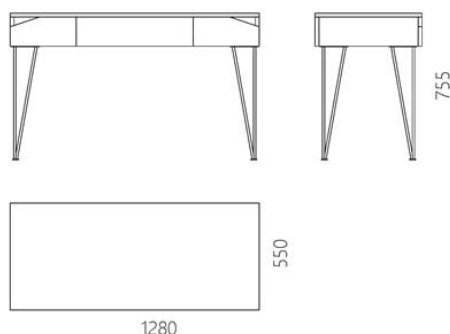

Wooden writing desk with drawers Dreamer

997 usd

- Can be optionally fitted with recessed electrical fittings and trays for wires and other storage.
- We use traditional carpentry skills, with artistic selection of wood grain and seamless gluing of lamellas on microship.
- Individual wood tinting is possible, or painting according to the RAL palette in the shade/colour you need.
- Designed and manufactured in Ukraine, with love!

The Dreamer desk is designed without visual frills. It invites you to dream without distracting details and remains your discreet partner. At the same time, it has artisanal woodworking features that are important for interiors with a hügge philosophy. A lovely feature of the Dreamer are the peephole fronts, the side cuts of which act as handles. They enliven the table, making it even more friendly. The desk is equipped with two smooth-opening drawers for small items, making it extremely functional for organising a comfortable workspace. They open to their full length, with a maximum load capacity of up to 20 kg. Removable steel table legs for compact transport. They are bolted to the table.

Designer: Sergei Lvov
Year of creation: 2014

Height: 750 mm
Depth: 550 mm
Width: 1280 mm

Materials and instructions

Frame: 10 mm steel rod, powder coating, floor protection pads, brass hallmark of authenticity. Base: solid ash wood 20 mm (oak available on request) Coatings and finishes: OSMO hardwax-oil (Germany); KEMICAL polyurethane enamel for wood (Italy). Surface: silky matt. Drawers: Hettich (Germany).

Package information

Reliable cardboard packaging. Package quantity:
1 piece. 1310x570x250 mm. Weight: 37 kg.
Requires assembling.