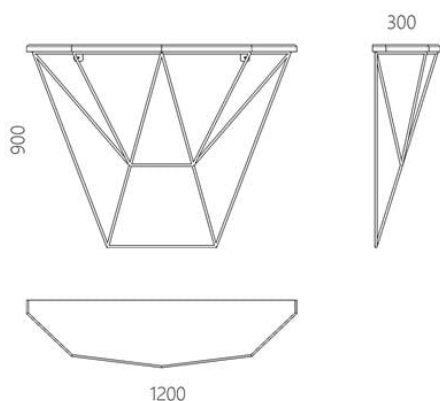

Wall mounted console table Lancette

311 usd

- The striking steel pedestal will be the centre of attention in your entrance hall.
- The wood can be individually tinted or painted in the RAL palette in the shade/colour you need.
- Designed and manufactured in Ukraine, with love!

The design of the console is revealed in the meaning of the name from the French lancette "small spear". It is a pointed figure that has a decorative function, parallel, framing and emphasizing the silhouette of the object. The natural wood table top also has chopped edges. Their combination creates a refined compositional balance of textured wood and light metal lines. Bringing dynamism to every space. Linearity and simplicity are a reflection of Lancette.

Designer: Sergei Lvov

Year of creation: 2016

Height: 900 mm
Width: 1200 mm
Depth: 300 mm

Консоль LDZ-020

Package information

Reliable cardboard packaging. Package quantity: 1 piece. 1250x320x920 mm. Weight: 19 kg. The product is assembled.