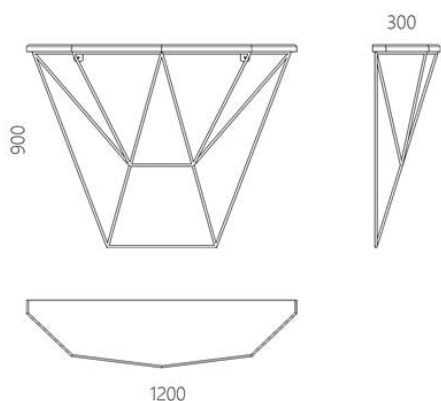

## Wall mounted console table Lancette

315 usd

- The striking steel pedestal will be the centre of attention in your entrance hall.
- The wood can be individually tinted or painted in the RAL palette in the shade/colour you need.
- Designed and manufactured in Ukraine, with love!

The design of the console is revealed in the meaning of the name from the French lancette "small spear". It is a pointed figure that has a decorative function, parallel, framing and emphasizing the silhouette of the object. The natural wood table top also has chopped edges. Their combination creates a refined compositional balance of textured wood and light metal lines. Bringing dynamism to every space. Linearity and simplicity are a reflection of Lancette.

Designer: Sergei Lvov

Year of creation: 2016

Height: 900 mm  
Width: 1200 mm  
Depth: 300 mm

Консоль LDZ-020

### Package information

Reliable cardboard packaging. Package quantity: 1 piece. 1250x320x920 mm. Weight: 19 kg. The product is assembled.