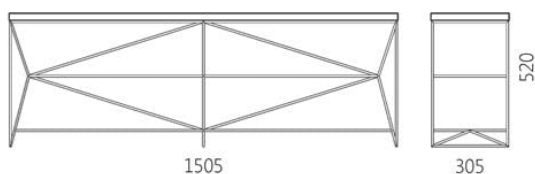

shoe shelf 1

Package information

Reliable cardboard packaging. Package quantity: 1 piece. 1530x320x530 mm. Weight: 29 kg. The product is assembled.