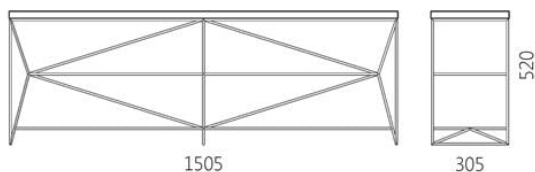

shoe shelf 1

Package information

Reliable cardboard packaging. Package quantity: 1 piece. 1530x320x530 mm. Weight: 29 kg. The product is assembled.