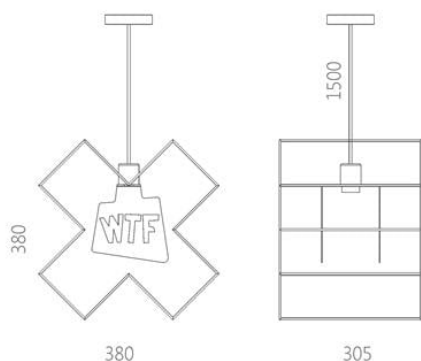

Designer: Sergei Lvov

Year of creation: 2016

Height: 265 mm

Width: 320 mm

Depth: 305 mm

Materials and instructions

Frame: steel rod, powder coating, brass hallmark of authenticity, fixing kit. Electrical fittings: metal lamp holder, socket E27, ceiling metal cap, cloth braided wire 1,8 metres (custom length available upon request), ball lamp included.

kubis over

Package information

Reliable cardboard packaging. Package quantity: 1 piece. 330x330x300 mm. Weight: 2 kg. Requires wiring by a qualified electrician.