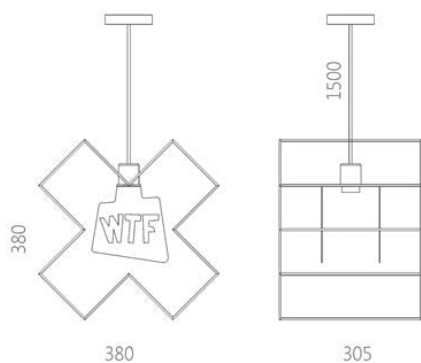

Designer: Sergei Lvov

Year of creation: 2016

Height: 265 mm

Width: 320 mm

Depth: 305 mm

### Materials and instructions

Frame: steel rod, powder coating, brass hallmark of authenticity, fixing kit. Electrical fittings: metal lamp holder, socket E27, ceiling metal cap, cloth braided wire 1,8 metres (custom length available upon request), ball lamp included.