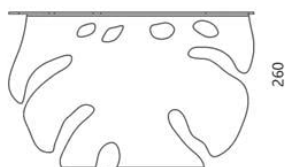

Designer: Sergei Lvov

Year of creation: 2017

Height: 400 mm

Width: 410 mm

Depth: 265 mm

Materials and instructions

Frame: steel plate, powder coating, brass hallmark of authenticity, fixing kit.