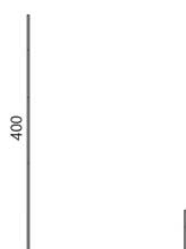

Designer: Sergei Lvov

Year of creation: 2017

Height: 400 mm

Width: 410 mm

Depth: 265 mm

Materials and instructions

Frame: steel plate, powder coating, brass hallmark of authenticity, fixing kit.