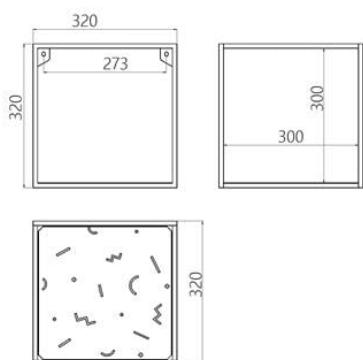

Wall-mounted shelving unit Abstra square

2 790 грн

- Combine functionality, quality and aesthetics.
- Create your own module configurations to suit your storage needs.
- You can order either a set or individual modules to suit your space.
- Designed and manufactured in Ukraine, with love!

Designer: Sergei Lvov

Year of creation: 2020

Height: 320 mm

Width: 320 mm

Depth: 320 mm

abstra m1

Materials and instructions

Frame: 10x10 mm steel tube, steel plate, powder coating, brass hallmark of authenticity, fixing kit.

Package information

Reliable cardboard packaging. Package quantity: 1 pc. 350x350x350 mm. Weight: 3 kg. Requires assembling.