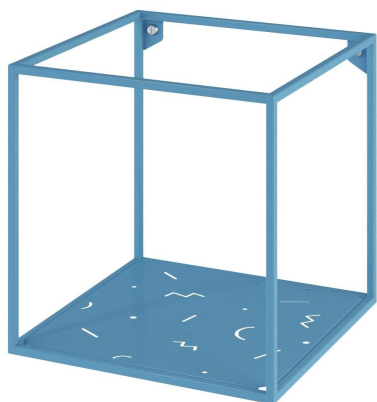

Wall-mounted shelving unit Abstra square

2 790 грн

- Combine functionality, quality and aesthetics.
- Create your own module configurations to suit your storage needs.
- You can order either a set or individual modules to suit your space.
- Designed and manufactured in Ukraine, with love!

The Abstra collection is a versatile storage solution made up of cubic modules. It is an interpretation of the European avant-garde designs of the 1920s. The linear composition is characterised by an abundance of air between the units. On the surface of the shelves there is a playful ornament of geometric abstraction that introduces visual diversity.

The minimalist design opens up endless possibilities for home decoration combinations: you can choose a single shelf to place your décor on, or create your own ensemble. Place personal items that make your home feel cosy, like jars of cereal and condiments in the kitchen, or toys and books in the nursery. You can even hang them in the office to keep the files and folders you need at your fingertips. Abstra will support you in any aspect of your life!

Designer: Sergei Lvov

Year of creation: 2020

Height: 320 mm

Width: 320 mm

Depth: 320 mm

abstra m1

Materials and instructions

Frame: 10x10 mm steel tube, steel plate, powder coating, brass hallmark of authenticity, fixing kit.