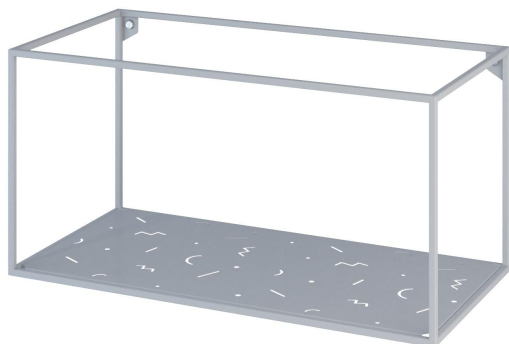

Wall-mounted shelving unit Abstra wide

3 990 грн

- Combine functionality, quality and aesthetics.
- Create your own module configurations to suit your storage needs.
- You can order either a set or individual modules to suit your space.
- Designed and manufactured in Ukraine, with love!

The Abstra collection is a versatile storage solution made up of cubic modules. It is an interpretation of the European avant-garde designs of the 1920s. The linear composition is characterised by an abundance of air between the units. On the surface of the shelves there is a playful ornament of geometric abstraction that introduces visual diversity.

The minimalist design opens up endless possibilities for home decoration combinations: you can choose a single shelf to place your décor on, or create your own ensemble. Place personal items that make your home feel cosy, like jars of cereal and condiments in the kitchen, or toys and books in the nursery. You can even hang them in the office to keep the files and folders you need at your fingertips. Abstra will support you in any aspect of your life!

Designer: Sergei Lvov

Year of creation: 2020

Height: 320 mm

Width: 640 mm

Depth: 320 mm

Materials and instructions

Frame: 10x10 mm steel tube, steel plate, powder coating, brass hallmark of authenticity, fixing kit.