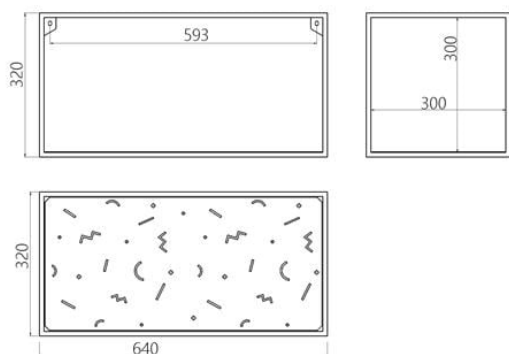

Designer: Sergei Lvov

Year of creation: 2020

Height: 320 mm

Width: 640 mm

Depth: 320 mm

Materials and instructions

Frame: 10x10 mm steel tube, steel plate, powder coating, brass hallmark of authenticity, fixing kit.