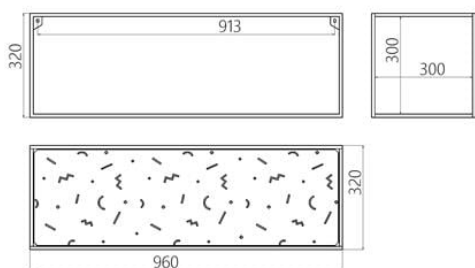

Wall-mounted shelving unit Abstra widest

5 290 грн

- Combine functionality, quality and aesthetics.
- Create your own module configurations to suit your storage needs.
- You can order either a set or individual modules to suit your space.
- Designed and manufactured in Ukraine, with love!

abstra m3

Designer: Sergei Lvov

Year of creation: 2020

Height: 320 mm

Width: 960 mm

Depth: 320 mm

Materials and instructions

Frame: 10x10 mm steel tube, steel plate, powder coating, brass hallmark of authenticity, fixing kit.