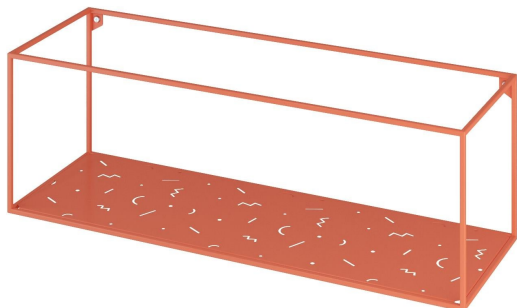

Wall-mounted shelving unit Abstra widest

5 290 грн

- Combine functionality, quality and aesthetics.
- Create your own module configurations to suit your storage needs.
- You can order either a set or individual modules to suit your space.
- Designed and manufactured in Ukraine, with love!

The Abstra collection is a versatile storage solution made up of cubic modules. It is an interpretation of the European avant-garde designs of the 1920s. The linear composition is characterised by an abundance of air between the units. On the surface of the shelves there is a playful ornament of geometric abstraction that introduces visual diversity.

The minimalist design opens up endless possibilities for home decoration combinations: you can choose a single shelf to place your décor on, or create your own ensemble. Place personal items that make your home feel cosy, like jars of cereal and condiments in the kitchen, or toys and books in the nursery. You can even hang them in the office to keep the files and folders you need at your fingertips. Abstra will support you in any aspect of your life!

abstra m3

Designer: Sergei Lvov

Year of creation: 2020

Height: 320 mm

Width: 960 mm

Depth: 320 mm

Materials and instructions

Frame: 10x10 mm steel tube, steel plate, powder coating, brass hallmark of authenticity, fixing kit.