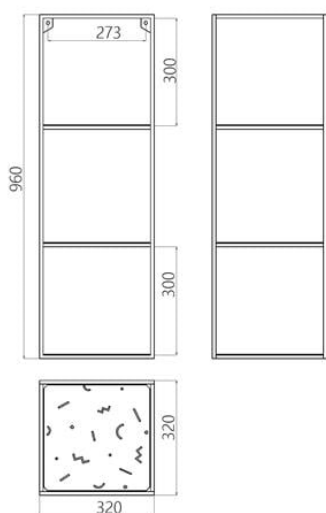

Designer: Sergei Lvov

Year of creation: 2020

Height: 960 mm

Width: 320 mm

Depth: 320 mm

Materials and instructions

Frame: 10x10 mm steel tube, steel plate, powder coating, brass hallmark of authenticity, fixing kit.

abstra m4

Package information

Reliable cardboard packaging. Package quantity: 1 pc. 350x350x980 mm. Weight: 7 kg. Requires assembling.