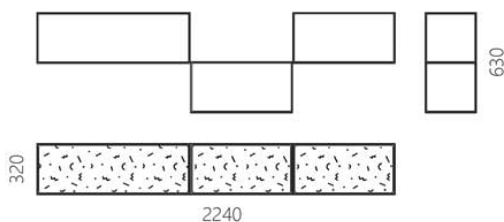

Designer: Sergei Lvov

Year of creation: 2020

Height: 630 mm

Width: 2240 mm

Depth: 320 mm

abstra kitchen