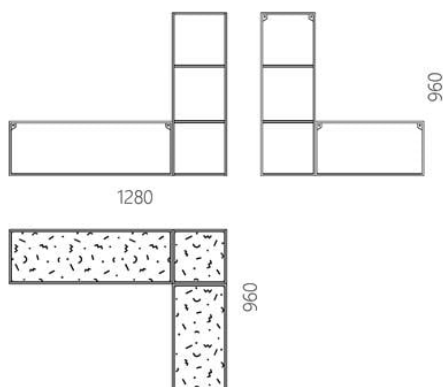

Designer: Sergei Lvov

Year of creation: 2020

Height: 960 mm
Width: 1280 mm
Depth: 960 mm

Materials and instructions

Frame: 10x10 mm steel tube, steel plate, powder coating, brass hallmark of authenticity, fixing kit.