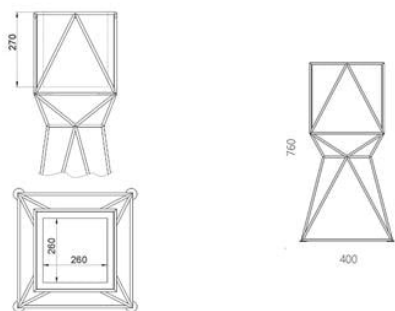

## Steel and wood planter Herba 26x26 cm

14 380 грн

- One day the planter travelled 20684 km to end up at a customer's house in Australia.
- The decorative cachepot frames the plant, making it the centre of attention.
- Its spectacular design is emphasised by the handmade wooden tub.
- Designed and made in Ukraine, with love!

The Herba cachepot is the solution for the comfortable arrangement of plants in the home. Our welders create technically precise, spectacular structures; our carpentry craftsmen match this with a handmade wooden tub, with no visible fasteners. This tandem of equal work gives birth to the impeccable appearance of the product.

Designer: Sergei Lvov

Year of creation: 2015

Height: 760 mm

Depth: 400 mm

Width: 400 mm

вазон herba 760