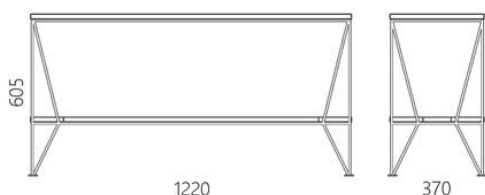

Open shelf 2 tier in wood and metal Stilt

17 347 грн

- Designed and manufactured in Ukraine, with love!

The Stilt floor shelf is a simple and practical item for open storage. It consists of rectangular solid wood surfaces and slim lines of the frame. Decorate the shelves with your household trifles and then the product will have a finished look. They will become accents and natural decor.

Designer: Sergei Lvov

Year of creation: 2014

Height: 605 mm

Width: 1220 mm

Depth: 370 mm

Materials and instructions

Frame: 10 mm steel rod, powder coating, floor protection pads, brass hallmark of authenticity. Tabletop: solid ash wood 20 mm (oak available on request). Coatings and finishes: OSMO hardwax-oil (Germany); KEMICAL polyurethane enamel for wood (Italy). Surface: silky matt.

полка stilt

Package information

Reliable cardboard packaging. Package quantity: 1 piece. 1250x390x630 mm. Weight: 20 kg. The product is assembled.