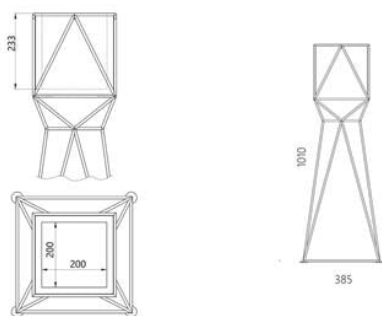

Steel and wood planter Herba 20x20 cm

13 910 грн

- One day the planter travelled 20684 km to end up at a customer's house in Australia.
- The decorative cachepot frames the plant, making it the centre of attention.
- Its spectacular design is emphasised by the handmade wooden tub.
- Designed and made in Ukraine, with love!

The Herba cachepot is the solution for the comfortable arrangement of plants in the home. Our welders create technically precise, spectacular structures; our carpentry craftsmen match this with a handmade wooden tub, with no visible fasteners. This tandem of equal work gives birth to the impeccable appearance of the product.

Designer: Sergei Lvov

Year of creation: 2015

Height: 1010 mm

Depth: 385 mm

Width: 385 mm

вазон herba 1010

Materials and instructions

Frame: steel rod 10 mm, powder coating, floor protection pads, brass hallmark of authenticity. The pot: solid ash wood 20 mm. Coatings and finishes: OSMO hardwax-oil (Germany); KEMICAL polyurethane enamel for wood (Italy). Surface: silky matt. Care: place the plant in its own pot with proper drainage, open moist soil can distort the surface.

Package information

Reliable cardboard packaging. Package quantity: 1 pc. 400x400x1030 mm. Weight: 11 kg. The product is assembled.