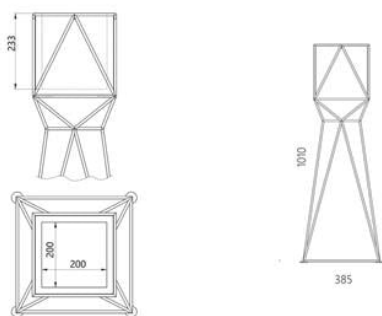

## Steel and wood planter Herba 20x20 cm

13 910 грн

- One day the planter travelled 20684 km to end up at a customer's house in Australia.
- The decorative cachepot frames the plant, making it the centre of attention.
- Its spectacular design is emphasised by the handmade wooden tub.
- Designed and made in Ukraine, with love!

The Herba cachepot is the solution for the comfortable arrangement of plants in the home. Our welders create technically precise, spectacular structures; our carpentry craftsmen match this with a handmade wooden tub, with no visible fasteners. This tandem of equal work gives birth to the impeccable appearance of the product.

Designer: Sergei Lvov

Year of creation: 2015

Height: 1010 mm

Depth: 385 mm

Width: 385 mm

вазон herba 1010