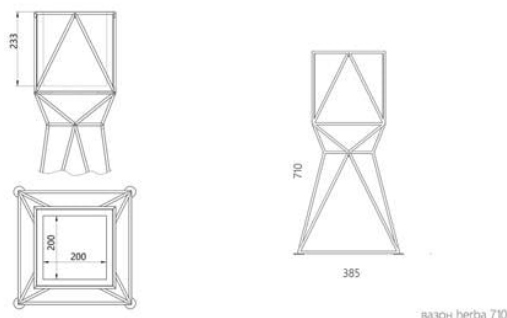

## Steel and wood planter Herba mini 20x20 cm

13 260 грн

- One day the planter travelled 20684 km to end up at a customer's house in Australia.
- The decorative cachepot frames the plant, making it the centre of attention.
- Its spectacular design is emphasised by the handmade wooden tub.
- Designed and made in Ukraine, with love!

Designer: Sergei Lvov

Year of creation: 2015

Height: 710 mm

Depth: 385 mm

Width: 385 mm