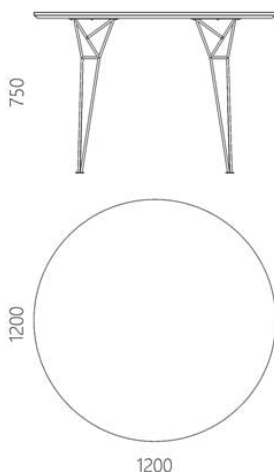

Designer: Sergei Lvov

Year of creation: 2013

Height: 750 mm
Depth: 1200 mm
Width: 1200 mm

Materials and instructions

Frame: 10 mm steel rod, steel plate, powder coating, floor protection pads, brass hallmark of authenticity. Tabletop: solid ash wood 40 mm (oak available on request). Coatings and finishes: OSMO hardwax-oil (Germany); KEMICAL polyurethane enamel for wood (Italy). Surface: silky matt.

apollo кпыр

Package information

Reliable cardboard packaging. Package quantity:
2 pieces. 1240x1240x70 mm, 750x300x300 mm.
Weight: 41 kg. Requires assembling.