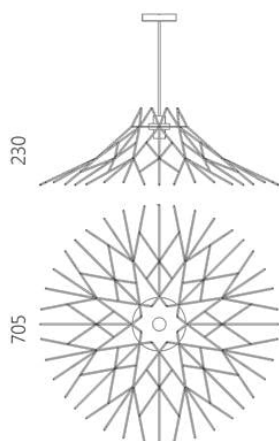

Metal pendant lamp Twig

9 530 грн

- Exhibited at INTERIOR MEBEL, Warsaw Home.
- Designed and manufactured in Ukraine, with love!

Twig resembles the branches of a tree that have sunk to the ground, the intricate intertwining of which creates an interesting light pattern. The image of the luminaire evokes associations with living nature, inspiring a feeling of warmth and tranquility.

Designer: Sergei Lvov
Year of creation: 2014

Height: 230 mm
Width: 705 mm
Depth: 705 mm

Materials and instructions

Frame: steel rod, powder coating, brass hallmark of authenticity, fixing kit. Electrical fittings: metal lamp holder, socket E27, ceiling metal cap, cloth braided wire 1,8 metres (custom length available upon request), ball lamp included.