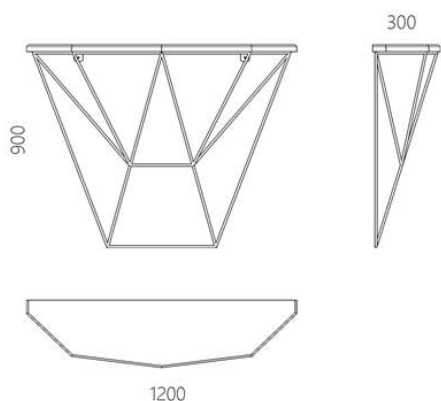

## Wall mounted console table Lancette

12 938 грн

- The striking steel pedestal will be the centre of attention in your entrance hall.
- The wood can be individually tinted or painted in the RAL palette in the shade/colour you need.
- Designed and manufactured in Ukraine, with love!

The design of the console is revealed in the meaning of the name from the French lancette "small spear". It is a pointed figure that has a decorative function, parallel, framing and emphasizing the silhouette of the object. The natural wood table top also has chopped edges. Their combination creates a refined compositional balance of textured wood and light metal lines. Bringing dynamism to every space. Linearity and simplicity are a reflection of Lancette.

Designer: Sergei Lvov

Year of creation: 2016

Height: 900 mm  
Width: 1200 mm  
Depth: 300 mm

Консоль LDZ-020

### Package information

Reliable cardboard packaging. Package quantity: 1 piece. 1250x320x920 mm. Weight: 19 kg. The product is assembled.