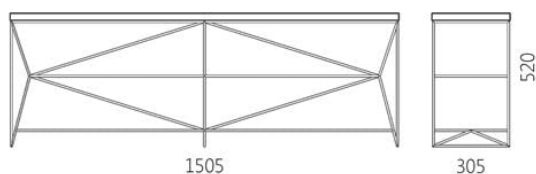

Wood bench with shoe storage Catena

20 658 грн

- Designed and manufactured in Ukraine, with love!

The combination of natural wood and the slim lines of the frame tantalise with its empty planes. Your items arranged on the surface of the shelves will play a special role. They will become both an accent and a decoration.

Designer: Sergei Lvov
Year of creation: 2015

Height: 515 mm
Width: 1505 mm
Depth: 305 mm

Materials and instructions

Frame: 10 and 4 mm steel rod, powder coating, floor protection pads, brass hallmark of authenticity. Seat: solid ash wood 40 mm (oak available on request). Coatings and finishes: OSMO hardwax-oil (Germany); KEMICHAL polyurethane enamel for wood (Italy). Surface: silky matt.

shoe shelf 1

Package information

Reliable cardboard packaging. Package quantity: 1 piece. 1530x320x530 mm. Weight: 29 kg. The product is assembled.