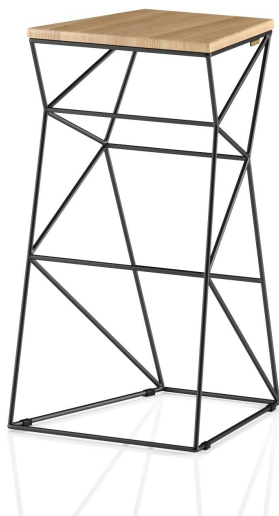

## High sled base steel stool Support

9 720 грн

- Our most popular range, we have already produced 600 units.
- The intricate weave of lines that creates a strong construction separates it from hundreds of ordinary chairs.
- Winner of the DESIGN AND DESIGN INTERNATIONAL AWARD Paris, France, 2016.
- Exhibited at the exhibitions Barcelona Design Week, KIFF, Design Living Tendency, INTERIOR MEBEL, Warsaw Home.
- Designed and manufactured in Ukraine, with love!

Support is a charismatic object with a memorable appearance and an unusual graphic structure of the frame. The dynamic lines of the improvised legs create for it the Wow effect that is so necessary for modern memorable interiors.

Designer: Sergei Lvov

Year of creation: 2013

Height: 780 mm

Width: 435 mm

Depth: 475 mm

### Materials and instructions

Frame: sled base in 10 mm steel rod, powder coating, floor protection pads, brass hallmark of authenticity. Seat: solid ash wood. Coatings and finishes: OSMO hardwax-oil (Germany); KEMICAL polyurethane enamel for wood (Italy). Surface: silky matt.