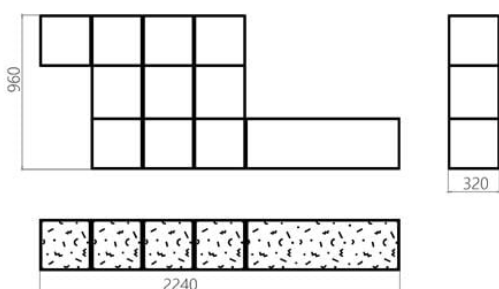

Designer: Sergei Lvov

Year of creation: 2020

Height: 960 mm
Width: 2240 mm
Depth: 320 mm

Materials and instructions

Frame: 10x10 mm steel tube, steel plate, powder coating, brass hallmark of authenticity, fixing kit.