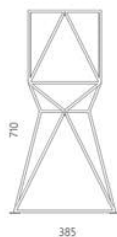

Steel and wood planter Herba mini 20x20 cm

13 260 грн

- One day the planter travelled 20684 km to end up at a customer's house in Australia.
- The decorative cachepot frames the plant, making it the centre of attention.
- Its spectacular design is emphasised by the handmade wooden tub.
- Designed and made in Ukraine, with love!

Designer: Sergei Lvov

Year of creation: 2015

Height: 710 mm

Depth: 385 mm

Width: 385 mm

вазон herba 710

Materials and instructions

Frame: steel rod 10 mm, powder coating, floor protection pads, brass hallmark of authenticity. The pot: solid ash wood 20 mm. Coatings and finishes: OSMO hardwax-oil (Germany); KEMICAL polyurethane enamel for wood (Italy). Surface: silky matt. Care: place the plant in its own pot with proper drainage, open moist soil can distort the surface.