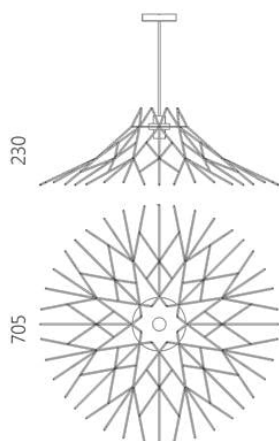

## Metal pendant lamp Twig

9 530 грн

- Exhibited at INTERIOR MEBEL, Warsaw Home.
- Designed and manufactured in Ukraine, with love!

Twig resembles the branches of a tree that have sunk to the ground, the intricate intertwining of which creates an interesting light pattern. The image of the luminaire evokes associations with living nature, inspiring a feeling of warmth and tranquility.

Designer: Sergei Lvov  
Year of creation: 2014

Height: 230 mm  
Width: 705 mm  
Depth: 705 mm

### Materials and instructions

Frame: steel rod, powder coating, brass hallmark of authenticity, fixing kit. Electrical fittings: metal lamp holder, socket E27, ceiling metal cap, cloth braided wire 1,8 metres (custom length available upon request), ball lamp included.