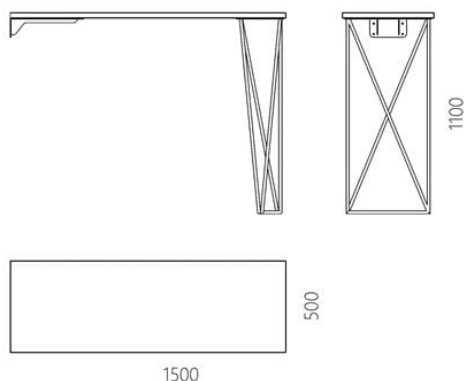

The Belvedere bar counter is inspired by an elegant architectural element (from Italian belvedere — "beautiful view") — a tower crowning a building, erected to beautify and view the surrounding area. The modern design of the bar counter keeps the space neat and serves as a functional work surface. It will provide you with a comfortable bar table, a roomy dining table and a spacious desk. Solve the needs of modern life by utilising it according to your habits. Interaction with Belvedere will be comfortable thanks to natural materials and easy assembly. It has a metal removable support and a textured wooden table top.

Designer: Sergei Lvov

Year of creation: 2016

Height: 1100 mm

Depth: 500 mm

Width: 1500 mm

Materials and instructions

Frame: steel tube 16 mm, steel bracket, powder coating, floor protection pads, brass hallmark of authenticity. Tabletop: solid ash wood 40 mm (oak available on request). Coatings and finishes: OSMO hardwax-oil (Germany); KEMICAL polyurethane enamel for wood (Italy). Surface: silky matt.

Package information

Reliable cardboard packaging. Package quantity:

2 pieces. 1540x540x70 mm, 750x540x250 mm.

Weight: 37 kg. Requires assembling.