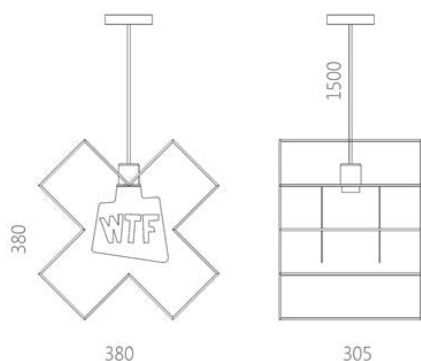

Designer: Sergei Lvov

Year of creation: 2016

Height: 265 mm

Width: 320 mm

Depth: 305 mm

### Materials and instructions

Frame: steel rod, powder coating, brass hallmark of authenticity, fixing kit. Electrical fittings: metal lamp holder, socket E27, ceiling metal cap, cloth braided wire 1,8 metres (custom length available upon request), ball lamp included.